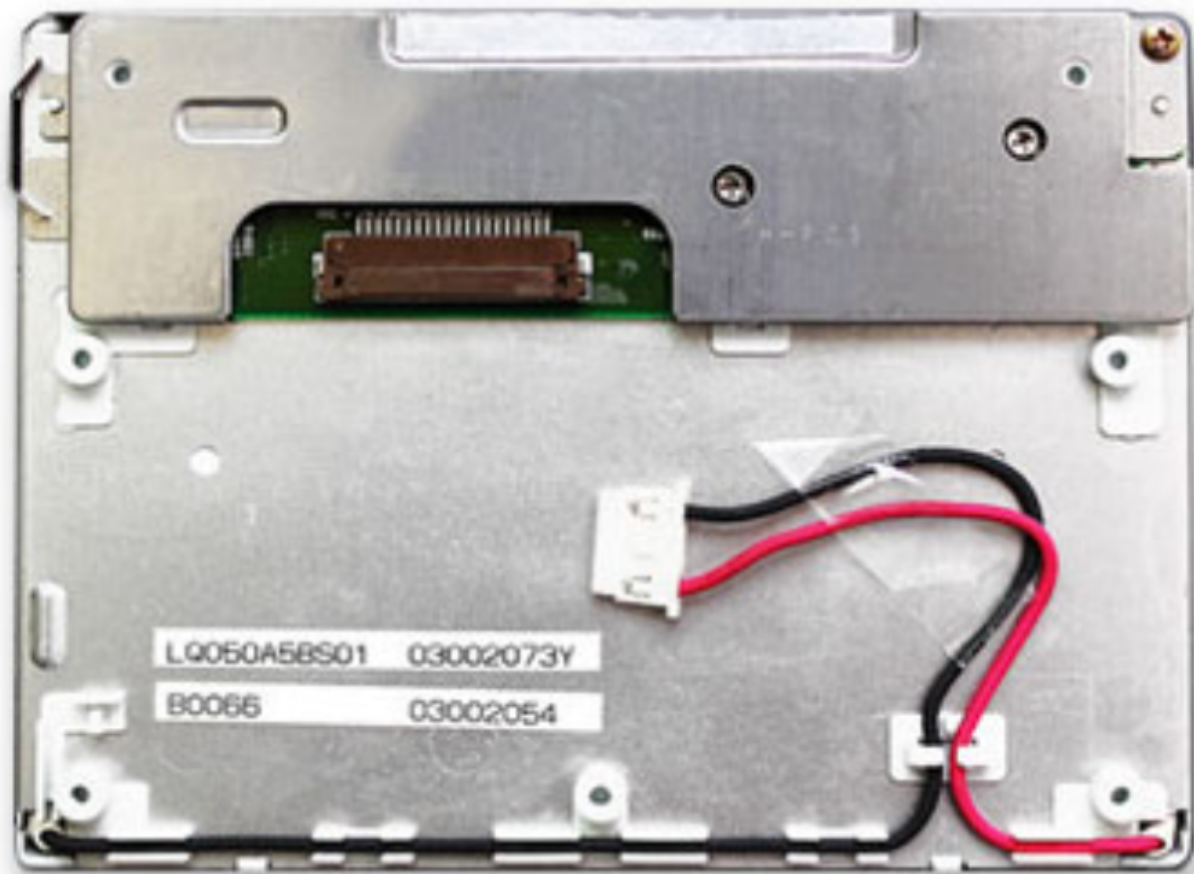

LQ050A5BS01 Sharp 5" TFT-LCD screen 320*234 Display

Model	LQ050A5BS01
Brand	Sharp
Category	Industrial LCD display
Brand	Sharp
Model	LQ050A5BS01
Size	5inch
Resolution	320*234
Support Color	Full color
Interface Type	Analog RGB + Composite Video (NTSC/PAL) , 20 pins Connector
Type	a-Si TFT-LCD, LCM
Light Source	CCFL [1 pcs] , 10K hours , W/O Driver
Touch Panel	Without

Note:

Invshop recommends that you inquire with the original factory or its agents about the latest production status and technical information about LQ050A5BS01. The product parameters displayed on Invshop are entered by Invshop engineers according to the specifications, and efforts have been made to minimize errors, but we cannot guarantee the complete correctness of the parameters. Please refer to the specification sheet!