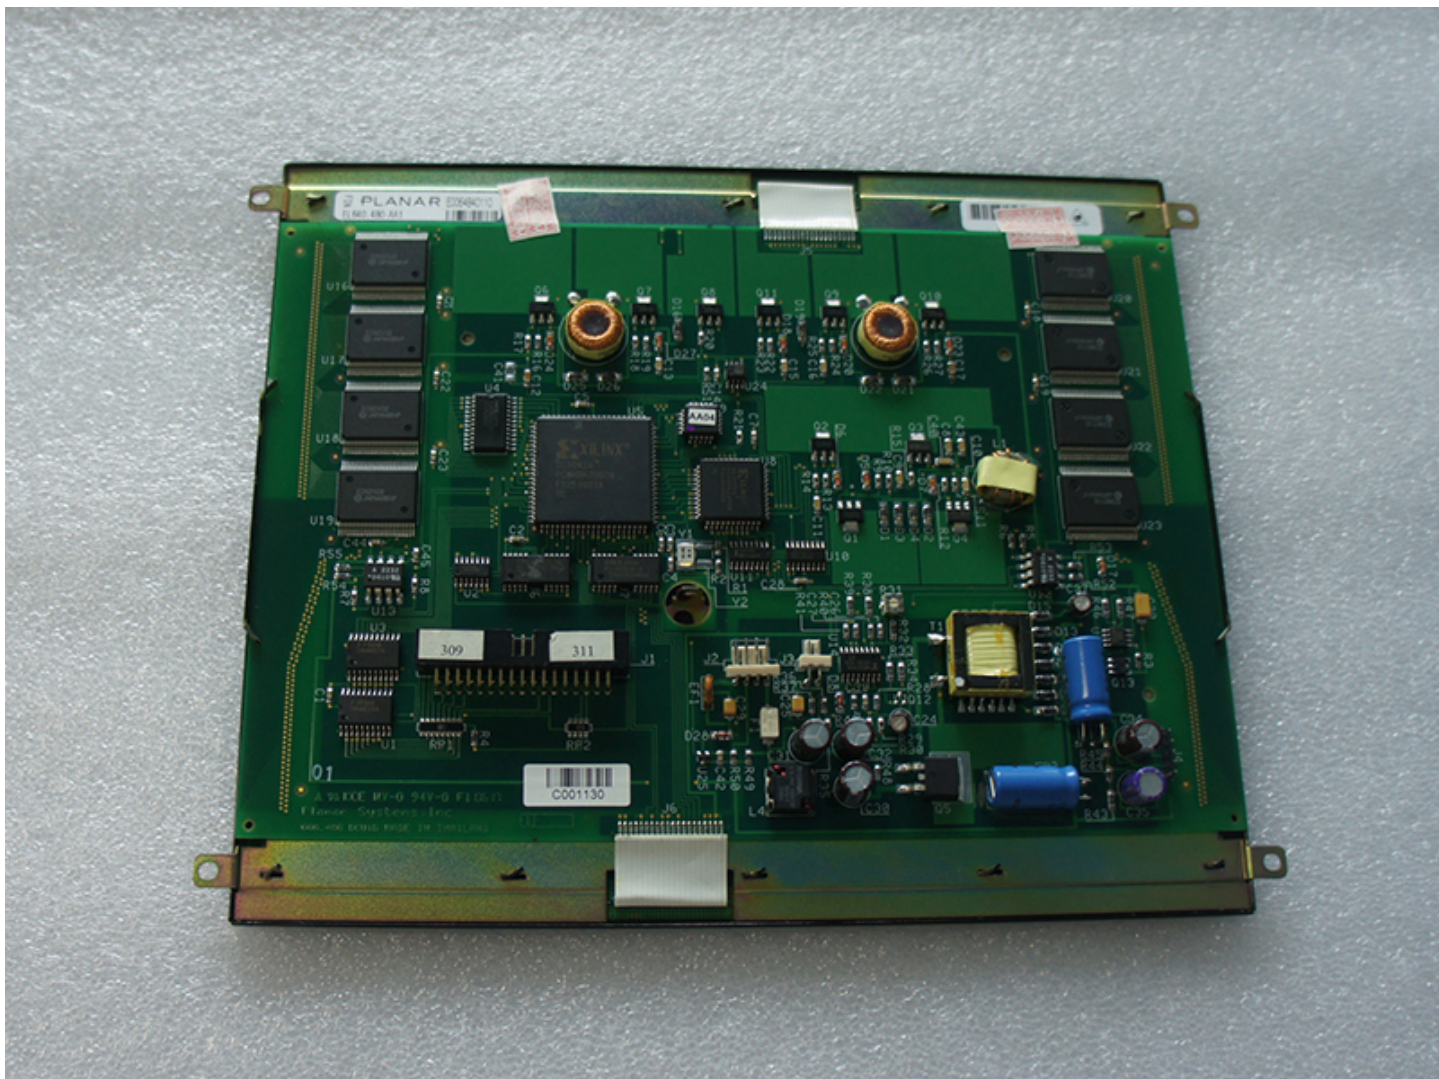

# EL640.480-AA1 10.4inch industrial EL LCD Display

Model	EL640.480-AA1
Brand	Original
Category	<a href="#">Industrial LCD display</a>

Note:

Invshop recommends that you inquire with the original factory or its agents about the latest production status and technical information about EL640.480-AA1. The product parameters displayed on Invshop are entered by Invshop engineers according to the specifications, and efforts have been made to minimize errors, but we cannot guarantee the complete correctness of the parameters. Please refer to the specification sheet!