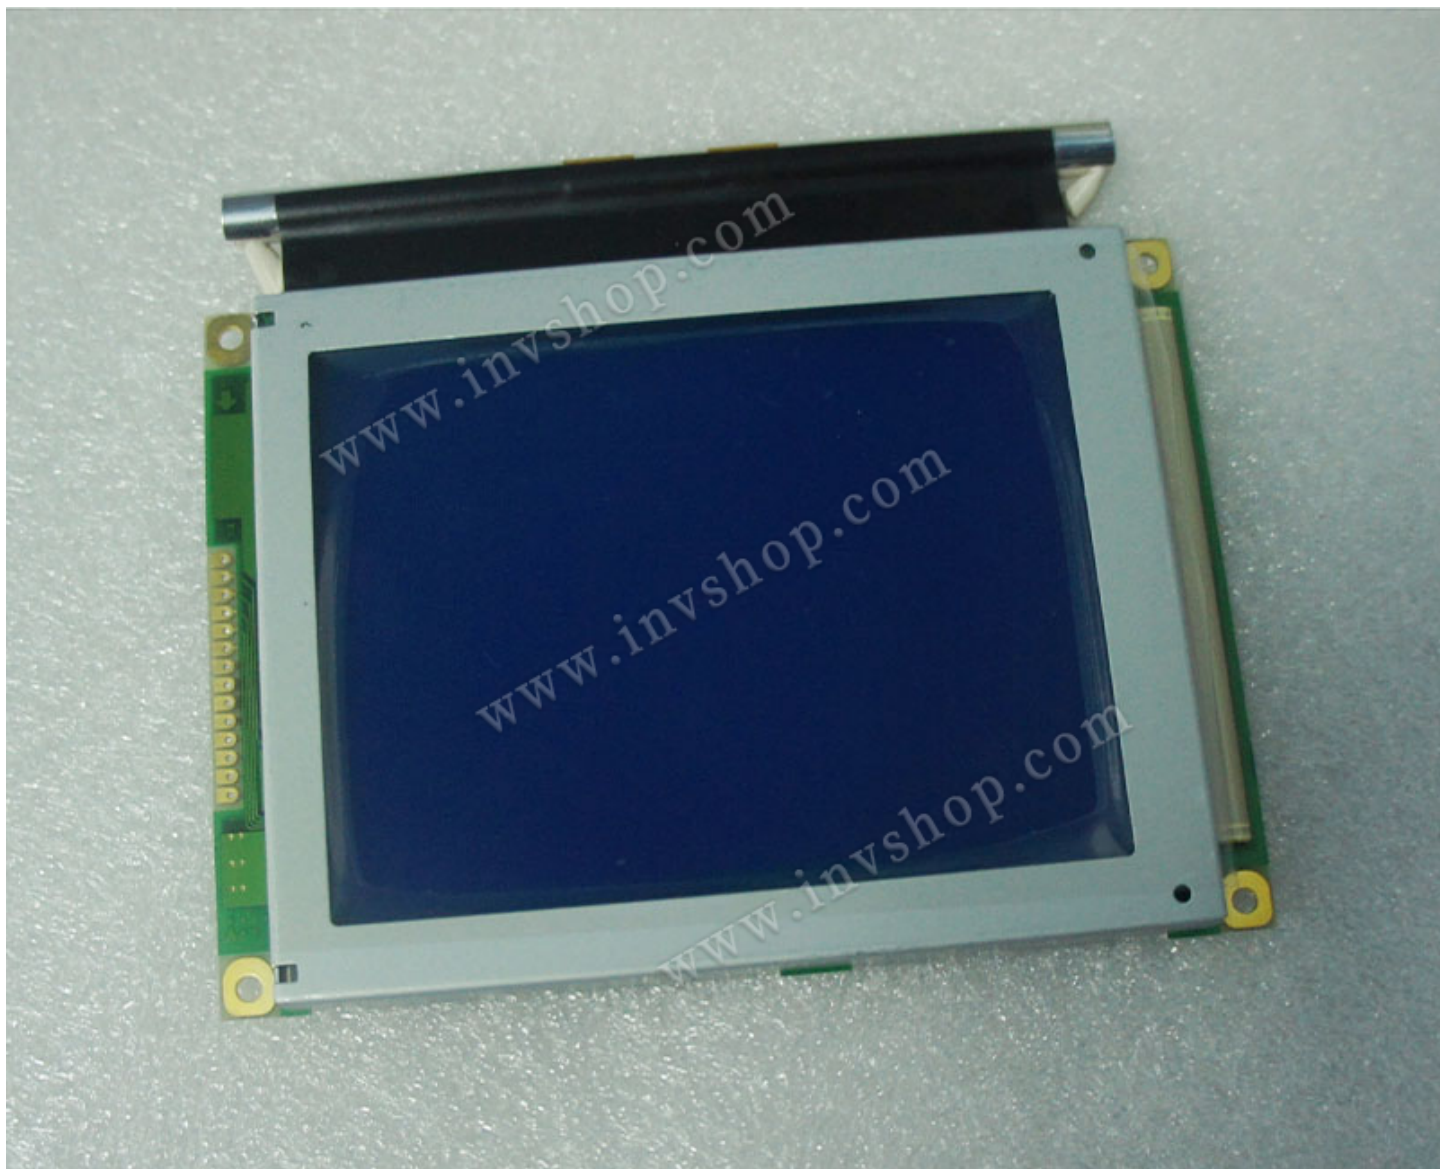

<https://www.invshop.com>

<https://www.invshop.com>